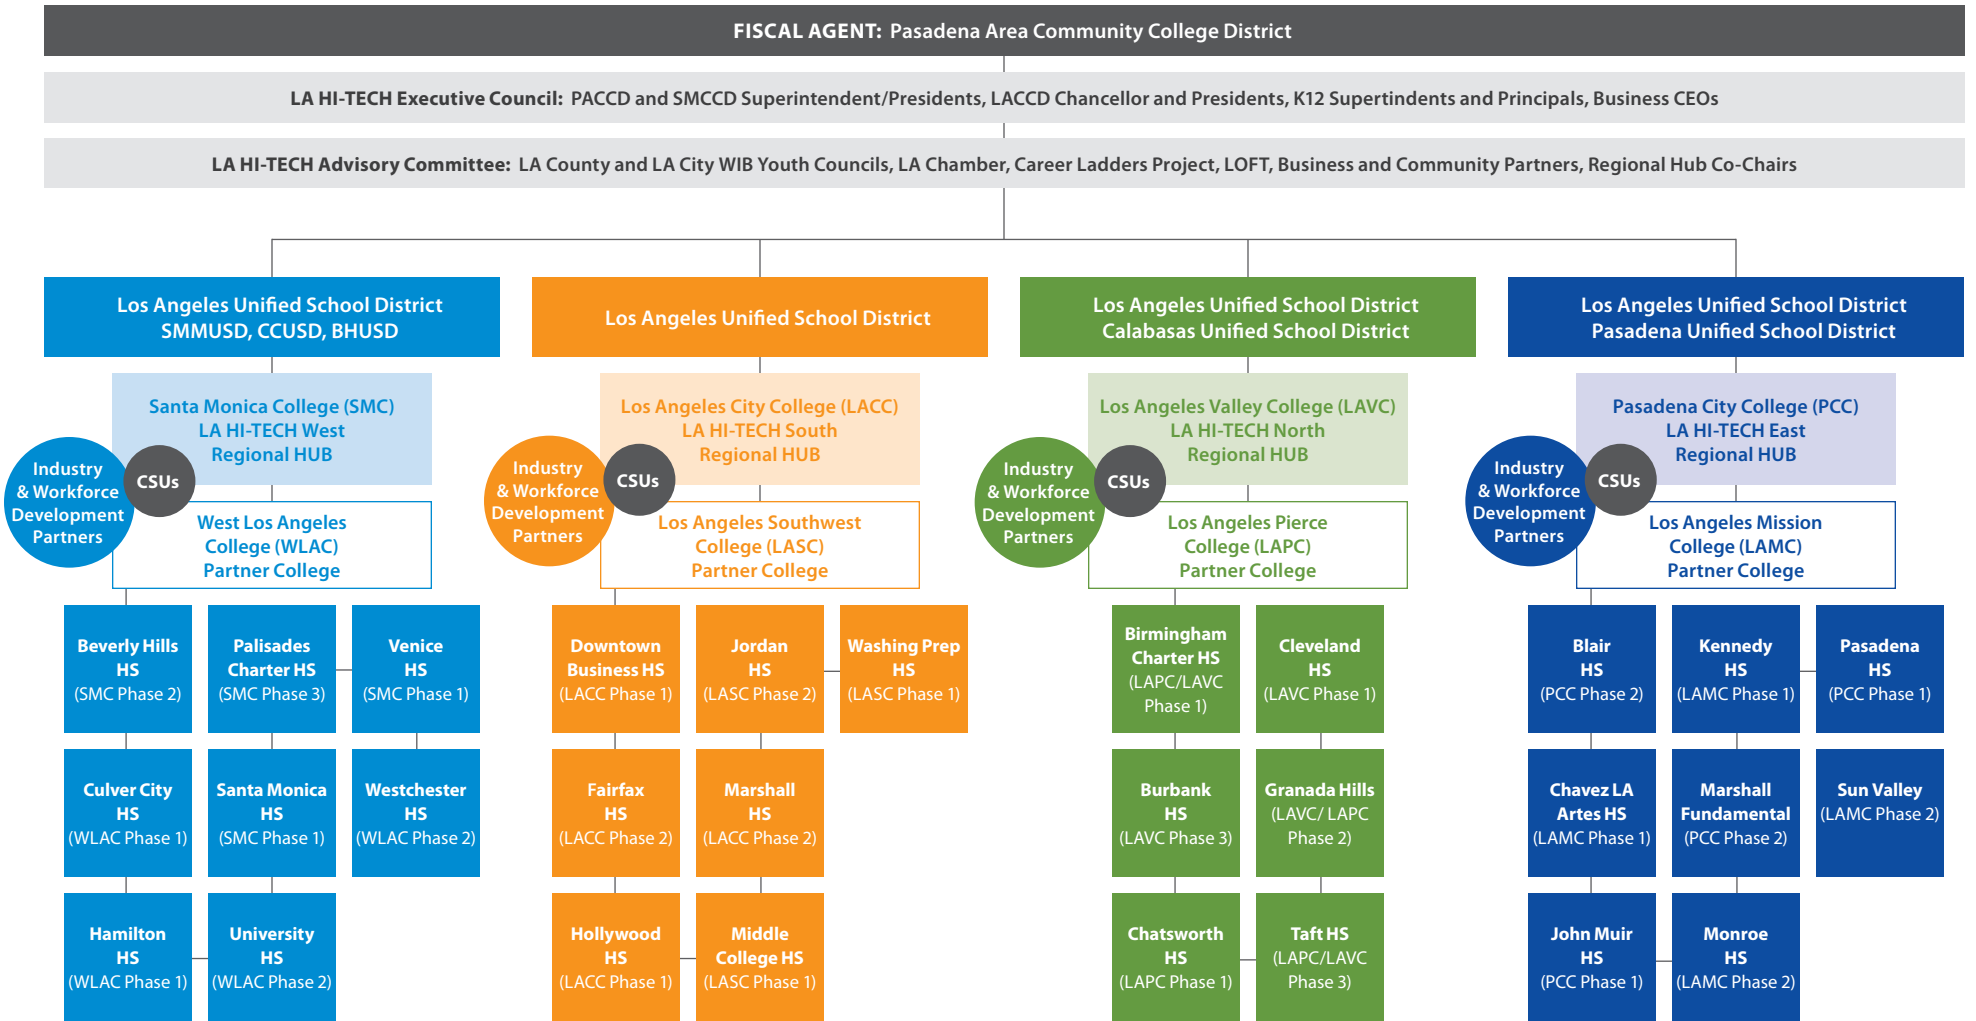

## Regional Hub Design

### INFORMATION AND COMMUNICATIONS TECHNOLOGIES & ARTS, MEDIA, AND ENTERTAINMENT INDUSTRIES REGIONAL HUB HIGH SCHOOL PATHWAY ALIGNMENT

#### LACC, LASC

- Information Support and Services
- Design, Visual, and Media Arts
- Internships, Job Shadowing, Work Experience
- Work-Based Learning, Mentoring, Student Leadership

#### LAVC, LAPC

- Information Support and Services
- Design, Visual, and Media Arts
- Internships, Job Shadowing, Work Experience
- Work-Based Learning, Mentoring, Student Leadership